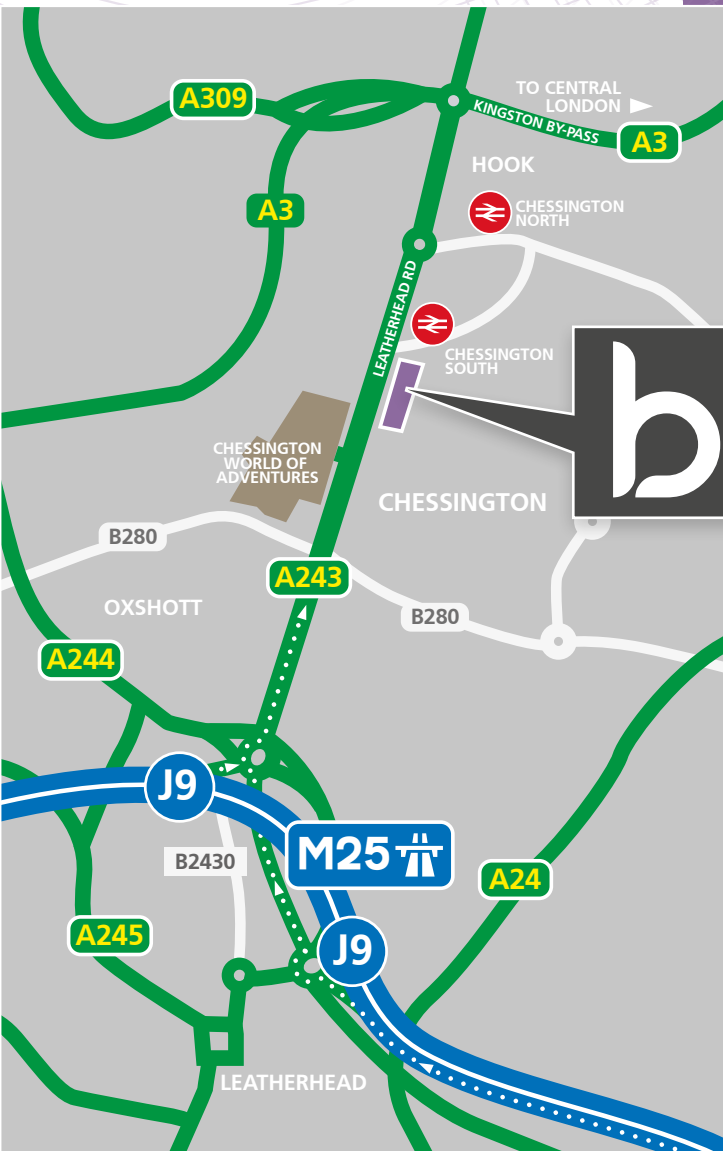

## WELL CONNECTED

An established industrial, trade and business park strategically located on the A243 Leatherhead Road.

The Park is home to over 60 businesses, covering 400,000 ft<sup>2</sup>, servicing the Industrial, Manufacturing, Trade Counter and Final Mile Logistic sectors.

**LONDON WATERLOO**  
(38 minutes) every 30 mins  
from Chessington South

**REGULAR BUS SERVICES**  
to Kingston-upon-Thames  
– Routes 71 and 465

## DRIVE-TIMES

A3 at Hook	1.6 miles	6 mins
J9 M25	2.8 miles	10 mins
Heathrow Airport	11.6 miles	40 mins
Gatwick Airport	22.3 miles	40 mins
Central London	16.0 miles	55 mins

what3words.com  
/// lines.soap.field

SAT NAV  
KT9 2NY